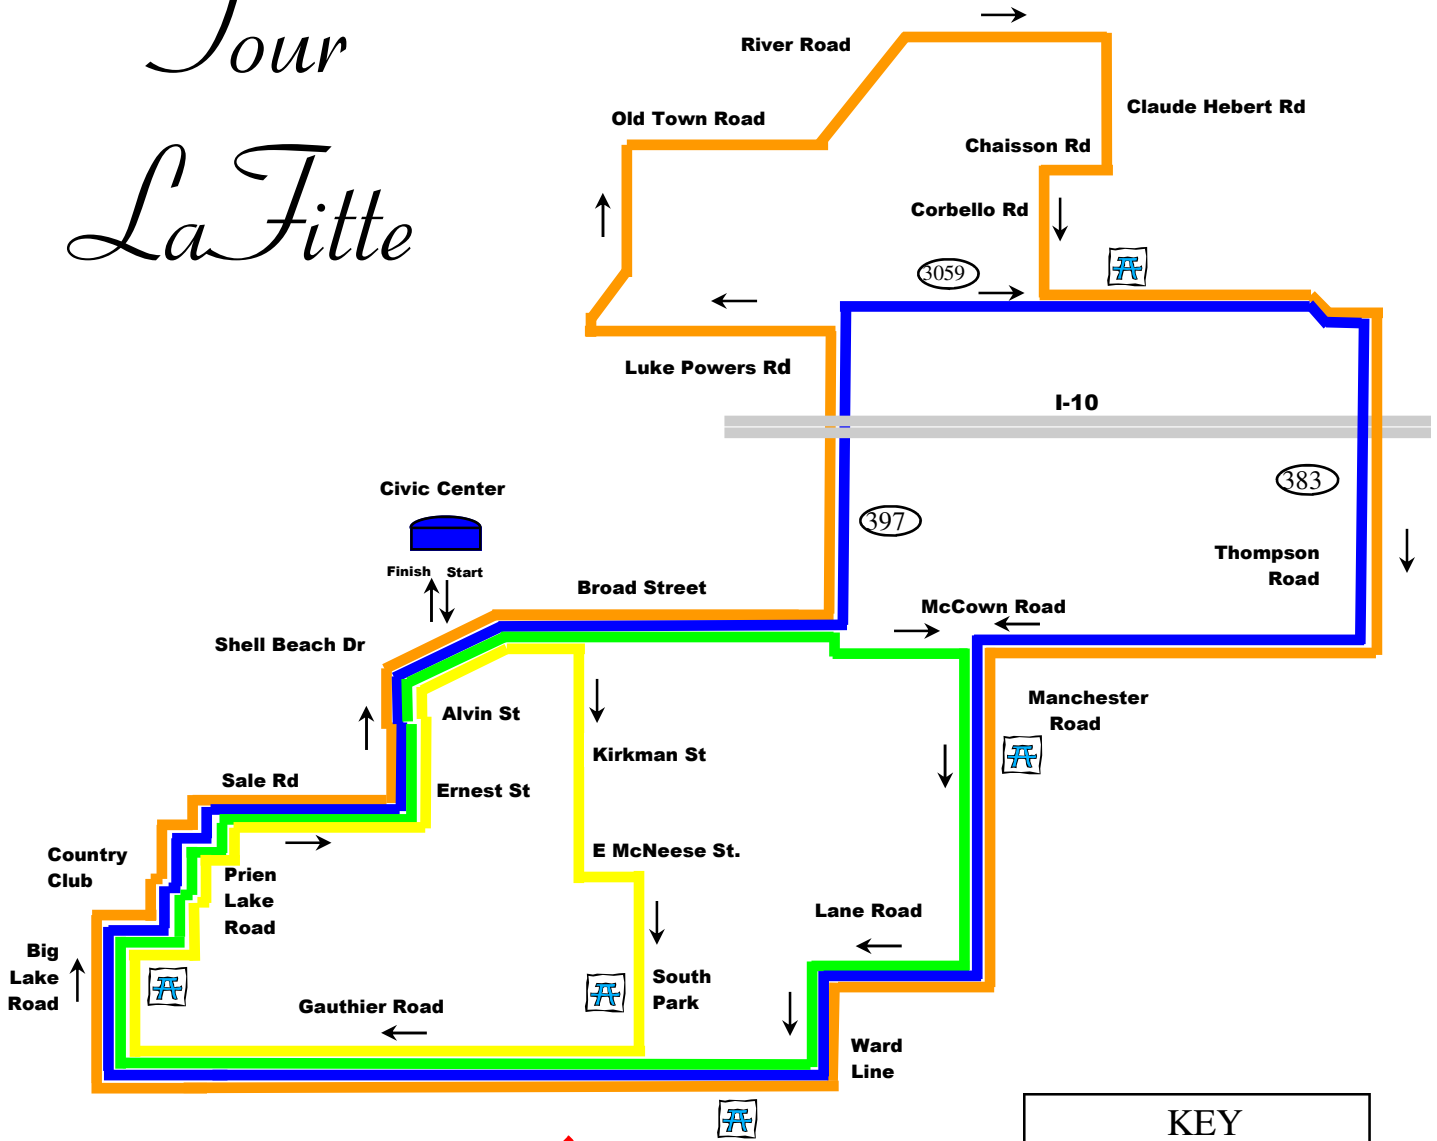

# Tour LaFitte

If ride assistance is required,  
please call:  
**438-2704**

KEY	
	25 Mile Route
	35 Mile Route
	50 Mile Route
	62 Mile Route
	Rest Stop

**Maps provided by:**

**FedEx Kinko's**  
Office and Print Center  
**2916 Ryan St.**  
**Lake Charles, LA 70601**  
**(337) 433-0767**